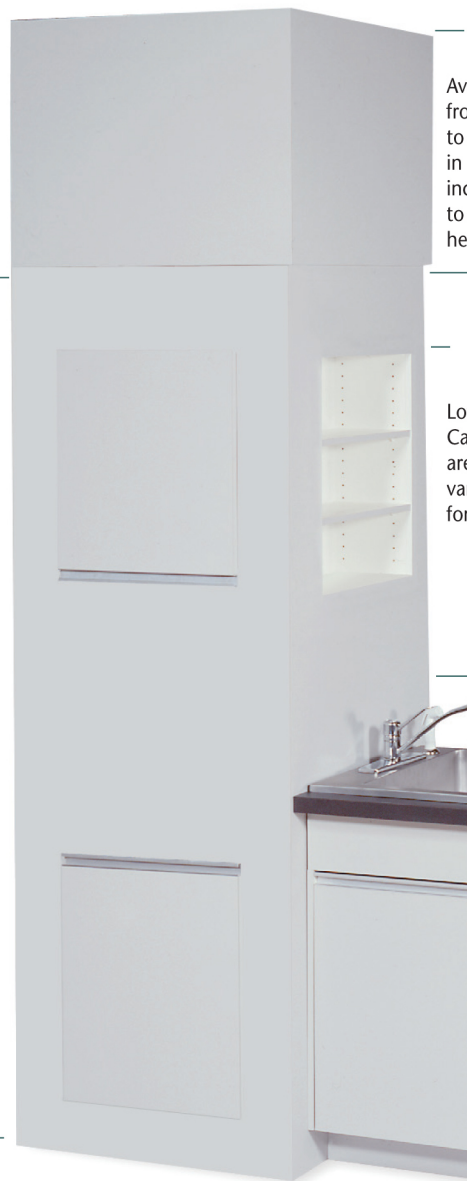

Imperial Laminated Full-Height Chase