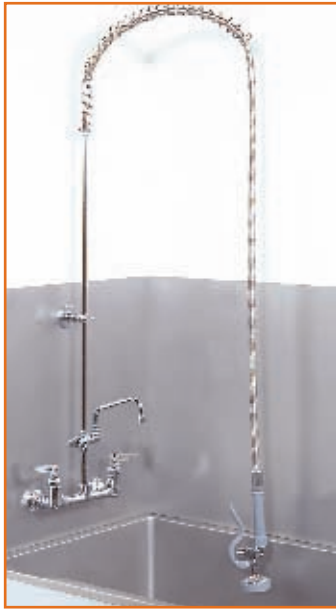

**Lever Handle,
Riser & Bracket,
Angled Sprayer**

P/N	Description
024637-D-Z-38-S080-A	Lever handle 8-in (20.32cm) spread centers 38-in (96.52cm) riser with mounting bracket Angled sprayer Stainless steel spray hose 80-in. (203.20cm) L

**Wrist Action
Handle,
Riser & Bracket,
Angled Sprayer**

P/N	Description
024637-F-Z-38-S080-A	Wrist action handle 8-in (20.32cm) spread centers 38-in (96.52cm) riser with mounting bracket Angled sprayer Stainless steel spray hose 80-in. (203.20cm) L

Splash Shield-Mounted Mixing Faucet with Rinse

**Lever Handle,
Riser with Bracket
& Faucet,
Straight Sprayer**

**Wrist Action
Handle,
Riser with Bracket
& Faucet,
Straight Sprayer**

P/N	Description
024637-D-P-32-S080-C	Lever handle 8-in. (20.32cm) spread centers Riser & swivel faucet with aerator 6-in. (15.24cm) 38-in (96.52cm) riser with mounting bracket Straight sprayer Stainless steel spray hose 80-in. (203.20cm) L