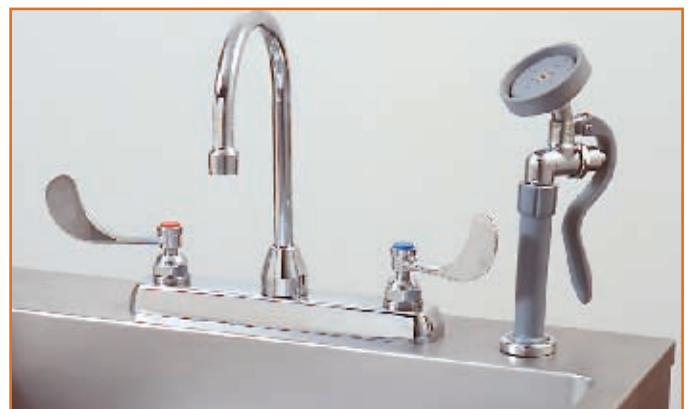

Wrist Action Handle, Swivel Gooseneck Spout, Angled Sprayer

P/N	Description
024630-F-M-ZZ-S080-A	Wrist action handle, 8-in. (20.32cm) spread centers Swivel gooseneck spout with aerator 6-in. (15.24cm) Angled sprayer Stainless steel sprayer hose 80-in. (203.20cm) L