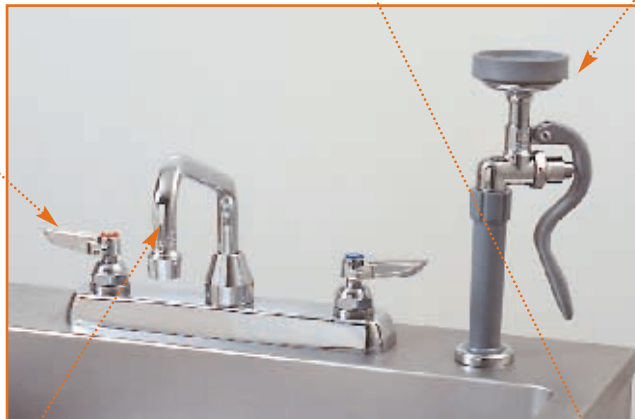

Single lever handle lets you mix hot and cold for best temperature for the job.

3 SPRAYER STYLES

Thumb Sprayer is available with Deck-Mounted Faucets only.

Double Wrist Action Faucet Handles can be pushed on and off with your wrist for convenience.

Angled Sprayer offers greater versatility, designed for heavy-duty use.

Low-profile Double Lever Faucet Handles are easy to operate.

Straight Sprayer is designed for heavy-duty use.

2 SPOUT STYLES

Standard height nozzle swivels for convenience.

Swivel Gooseneck Spout for greater clearance.

Top-quality Faucets are mounted on 8-in. (20.32cm) centers and include these features:

Deck-Mounted Faucet for Prep-Procedure Tables

Splash Shield-Mounted Faucet for Bathing Tables

Angle Sprayer provides a high-pressure spray when handle is depressed. Water shuts off when handle is released.

Splash Shield-Mounted Faucets are designed to mount on the wall through the Splash Shield of your SSCI Bathing Table to maximize your tub space.