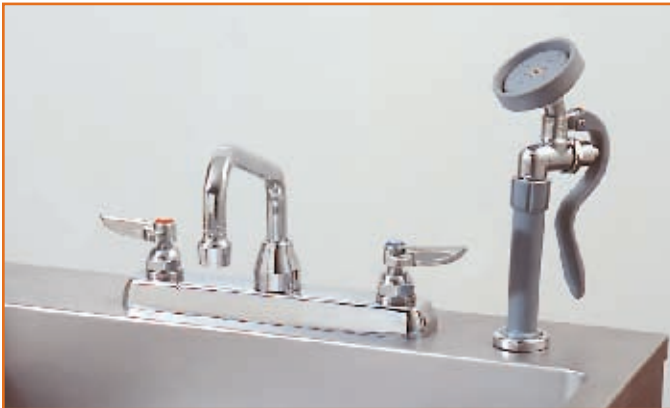

Lever Handle, Swivel Spout, Angled Sprayer

P/N	Description
024630-D-B-ZZ-S080-A	Lever handle, 8-in. (20.32cm) spread centers Swivel spout with aerator 6-in. (15.24cm) Angled sprayer Stainless steel sprayer hose 80-in. (203.20cm) L