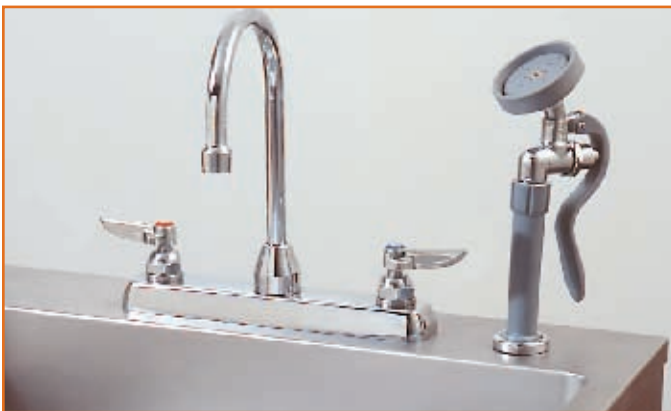

Deck-Mounted Work Board Swivel Gooseneck Faucets

Lever Handle, Swivel Gooseneck Spout, Straight Sprayer

P/N	Description
024630-D-M-ZZ-S080-C	Lever handle, 8-in. (20.32cm) spread centers Swivel gooseneck spout with aerator 6-in. (15.24cm) Straight sprayer Stainless steel sprayer hose 80-in. (203.20cm) L

Wrist Action Handle, Swivel Gooseneck Spout, Straight Sprayer

P/N	Description
024630-F-M-ZZ-S080-C	Wrist action handle, 8-in. (20.32cm) spread centers Swivel gooseneck spout with aerator 6-in. (15.24cm) Straight sprayer Stainless steel sprayer hose 80-in. (203.20cm) L