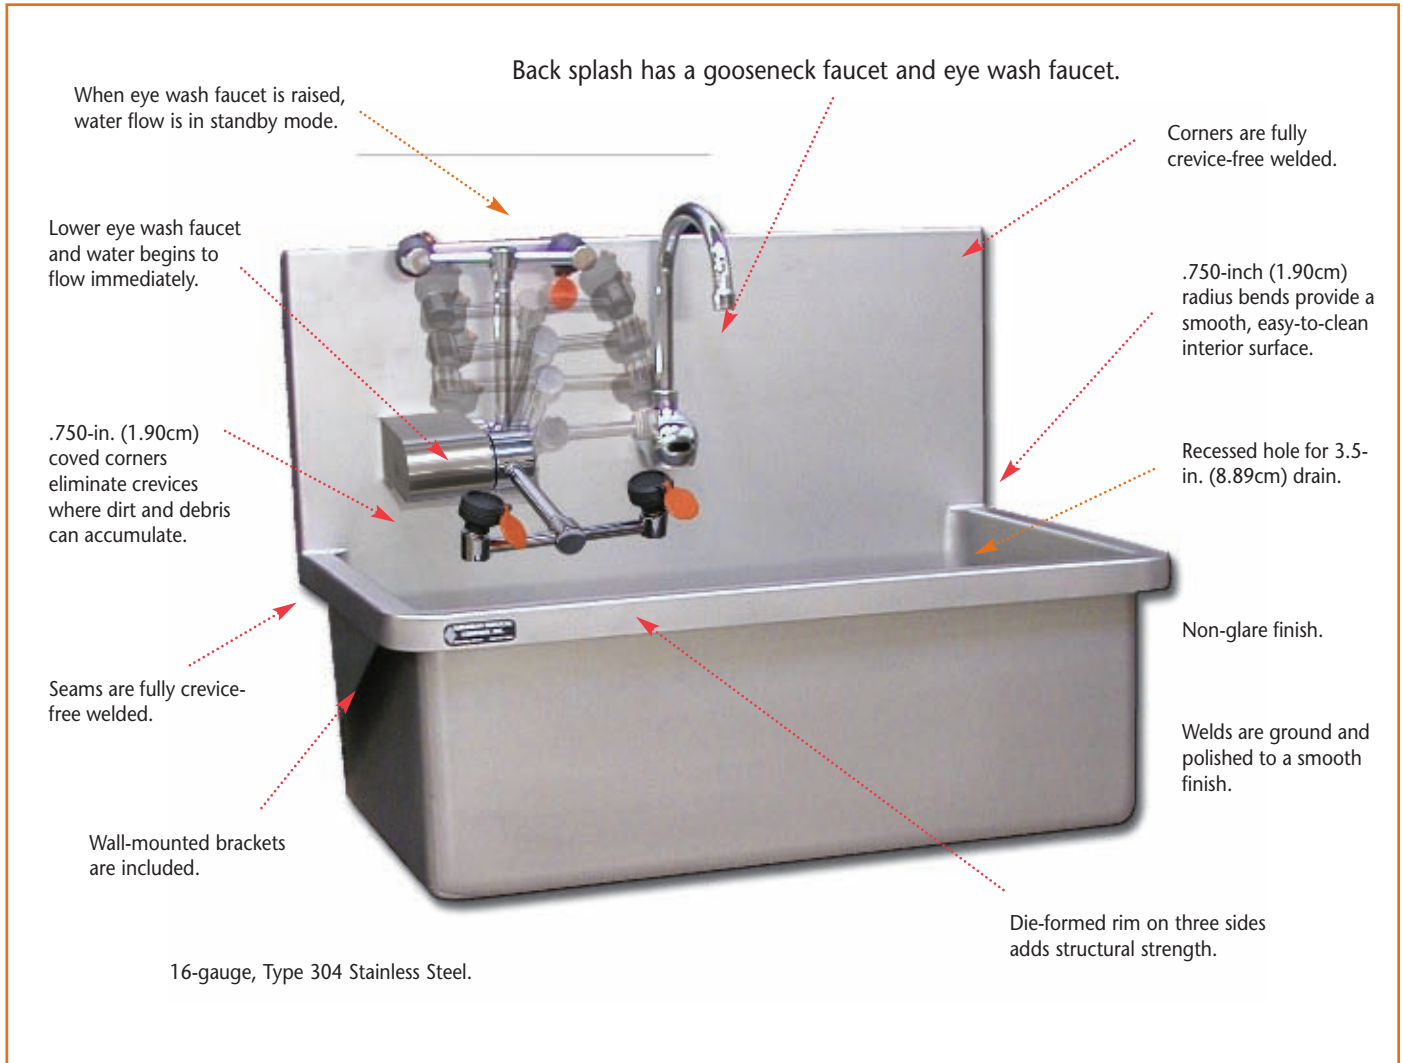

P/N	DESCRIPTION
024652-Z-R-ZZ-ZZZZ-Z	Rigid Gooseneck Spout and Valve

Knee-Activated Valve

Rigid Gooseneck Spout is controlled by Knee-Action Valve. Adjustable valve mixes hot and cold water supply together. Bracket mounts valve on wall at the height you desire. Valve's body is chrome-plated brass. Purchase Spout and Valve together.

P/N	DESCRIPTION
024642-Z-R-ZZ-ZZZZ-Z	Rigid Gooseneck Spout with Aerator
024645-Z-Z-ZZ-ZZZZ-Z	Knee-action Faucet Valve

Foot-Activated Valve

Rigid Gooseneck Spout is controlled by Foot-Action Valve. Valve mounts to wall, positioning pedals just above floor. Hot and cold water supply are controlled by individual foot pedals. Valve's body is chrome-plated brass. Purchase Spout and Valve together.

P/N	DESCRIPTION
024642-Z-R-ZZ-ZZZZ-Z	Rigid Gooseneck Spout with Aerator
024646-Z-Z-ZZ-ZZZZ-Z	Wall-mounted Foot-pedal Faucet Valve

Emergency Eye Wash

Emergency Eye Wash is now available on both our single and dual station scrub sinks... Innovative design keeps eye wash flow closed while in the raised position. When water flow is required, simply rotate the eye wash faucet down and water flow begins immediately. Improving safety at your facility is as easy as 1-2-3...

Scrub Sinks feature a 10.50-in. (26.67cm) deep basin, a 12-in. (30.48cm) high back splash. The Surgeon Scrub Sink is designed to accept a back splash-mounted goose neck faucet, eye wash faucet and 3.5-in. (8.89cm) drain. Stainless Steel Wall-Mounted Brackets are included.