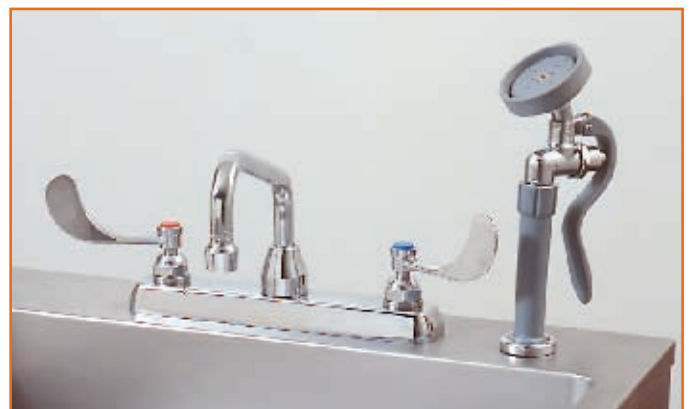

Wrist Action Handle, Swivel Spout, Angled Sprayer

P/N	Description
024630-F-B-ZZ-S080-A	Wrist action handle, 8-in. (20.32cm) spread centers Swivel spout with aerator 6-in. (15.24cm) Angled sprayer Stainless steel sprayer hose 80-in. (203.20cm) L