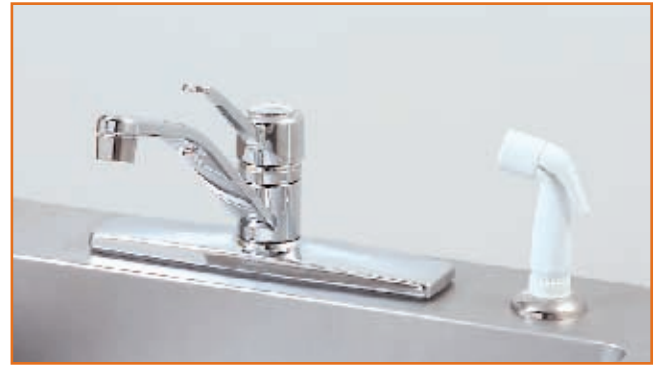

Deck-Mounted Single-lever Faucet

8-in. (20.32cm) centers. Single-lever faucet handle delivers mixed hot and cold water to give you the ideal temperature for the task at hand. Nozzle swivels for convenience.

P/N	Description
024601 E-Z-ZZ-ZZZZ-Z	Faucet
024601-E-Z-ZZ-V084-E	Faucet with Thumb Sprayer Valve with 84-in. (213.36cm) L Vinyl Hose

024601-E-Z-ZZ-V084-E