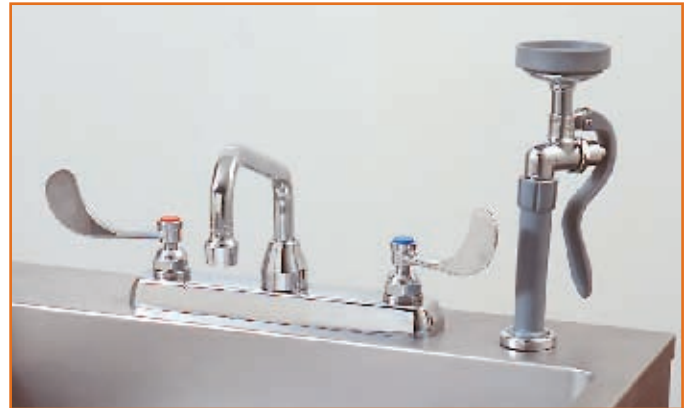

Wrist Action Handle, Swivel Spout, Straight Sprayer

P/N	Description
024630-F-B-ZZ-S080-C	Wrist action handle, 8-in. (20.32cm) spread centers Swivel spout with aerator 6-in. (15.24cm) Straight sprayer Stainless steel sprayer hose 80-in. (203.20cm) L