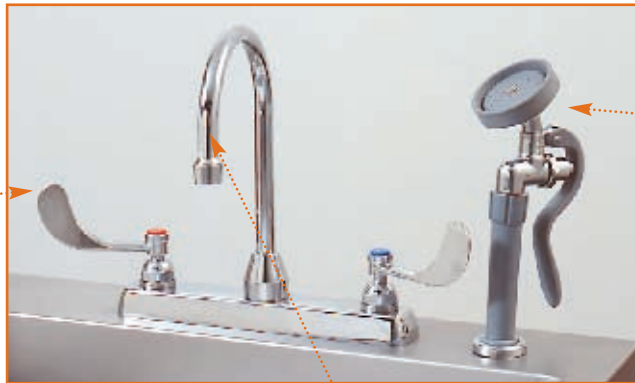

Electronic Sensor-Activated Valve

Emergency Eye Wash Faucet

Knee-Activated Valve

Foot-Activated Valve

Deck-Mounted Faucets

WITH SO MANY CHOICES, IT'S EASY TO FIND THE RIGHT FAUCET FOR YOUR NEEDS.

3 HANDLE STYLES

Single lever handle lets you mix hot and cold for best temperature for the job.

3 SPRAYER STYLES

Thumb Sprayer is available with Deck-Mounted Faucets only.

Double Wrist Action Faucet Handles can be pushed on and off with your wrist for convenience.

Swivel Gooseneck Spout for greater clearance.

Top-quality Faucets are mounted on 8-in. (20.32cm) centers and include these features:

Deck-Mounted Faucet for Prep-Procedure Tables

Splash Shield-Mounted Faucet for Bathing Tables

Angle Sprayer provides a high-pressure spray when handle is depressed. Water shuts off when handle is released.

Splash Shield-Mounted Faucets are designed to mount on the wall through the Splash Shield of your SSCI Bathing Table to maximize your tub space.