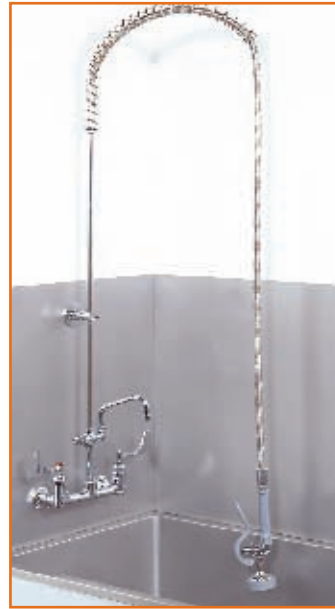

**Lever Handle,
Riser & Bracket,
Angled Sprayer**

P/N	Description
024637-D-Z-38-S080-A	Lever handle 8-in (20.32cm) spread centers 38-in (96.52cm) riser with mounting bracket Angled sprayer Stainless steel spray hose 80-in. (203.20cm) L

**Wrist Action
Handle,
Riser & Bracket,
Angled Sprayer**

P/N	Description
024637-F-Z-38-S080-A	Wrist action handle 8-in (20.32cm) spread centers 38-in (96.52cm) riser with mounting bracket Angled sprayer Stainless steel spray hose 80-in. (203.20cm) L

Splash Shield-Mounted Mixing Faucet with Rinse

**Lever Handle,
Riser with Bracket
& Faucet,
Straight Sprayer**

**Wrist Action
Handle,
Riser with Bracket
& Faucet,
Straight Sprayer**

P/N	Description
024637-D-P-32-S080-C	Lever handle 8-in. (20.32cm) spread centers Riser & swivel faucet with aerator 6-in. (15.24cm) 38-in (96.52cm) riser with mounting bracket Straight sprayer Stainless steel spray hose 80-in. (203.20cm) L